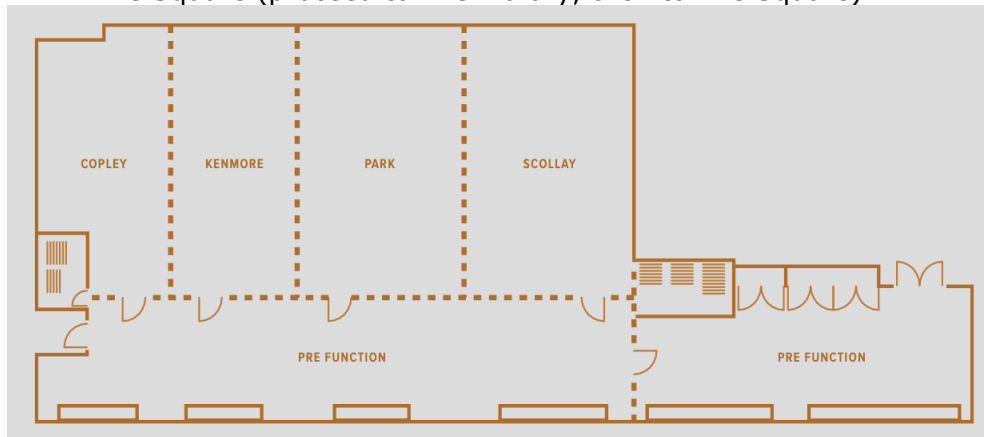

Sched

Weeklong Agenda

SSID: MIPI Alliance, Password: morecowbell

Hilton Boston Park Plaza Floor Plan

Lobby Level

The Square (proceed to The Library, then to The Square)

4F