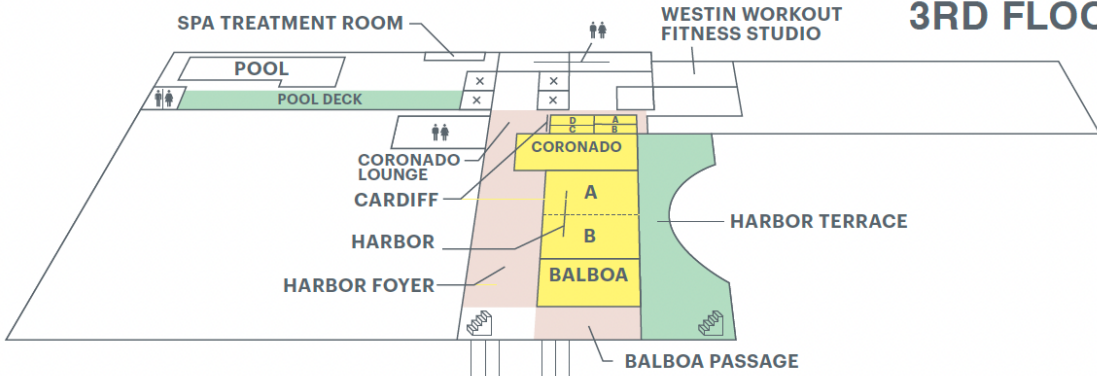

Meeting Information Page

Detailed Agendas (Macro)

Detailed Agendas (NO Macro)

Wi-Fi

SSID: MIPI Alliance  
Pwd: morecowbell

**3RD FLOOR**

**2ND FLOOR**

**LOBBY LEVEL / 1ST FLOOR**