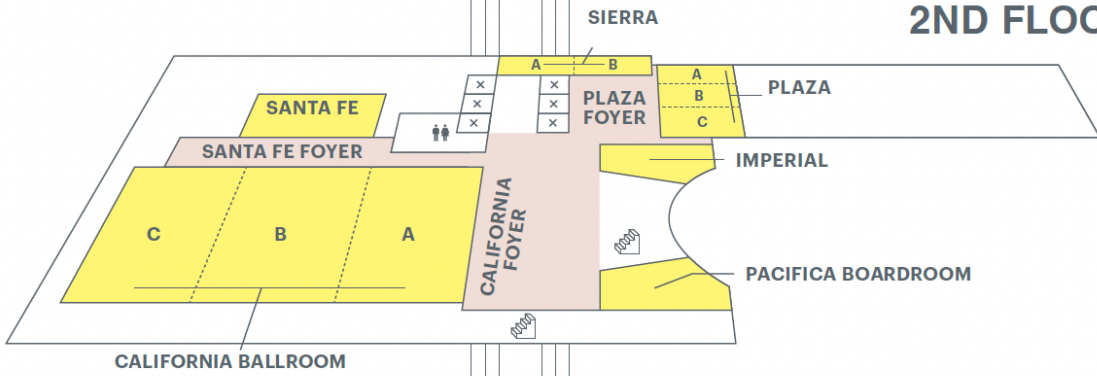

Meeting Information Page

Detailed Agendas (Macro)

Detailed Agendas (NO Macro)

Wi-Fi

SSID: MIPI Alliance  
Pwd: morecowbell

**3RD FLOOR**

**2ND FLOOR**

**LOBBY LEVEL / 1ST FLOOR**