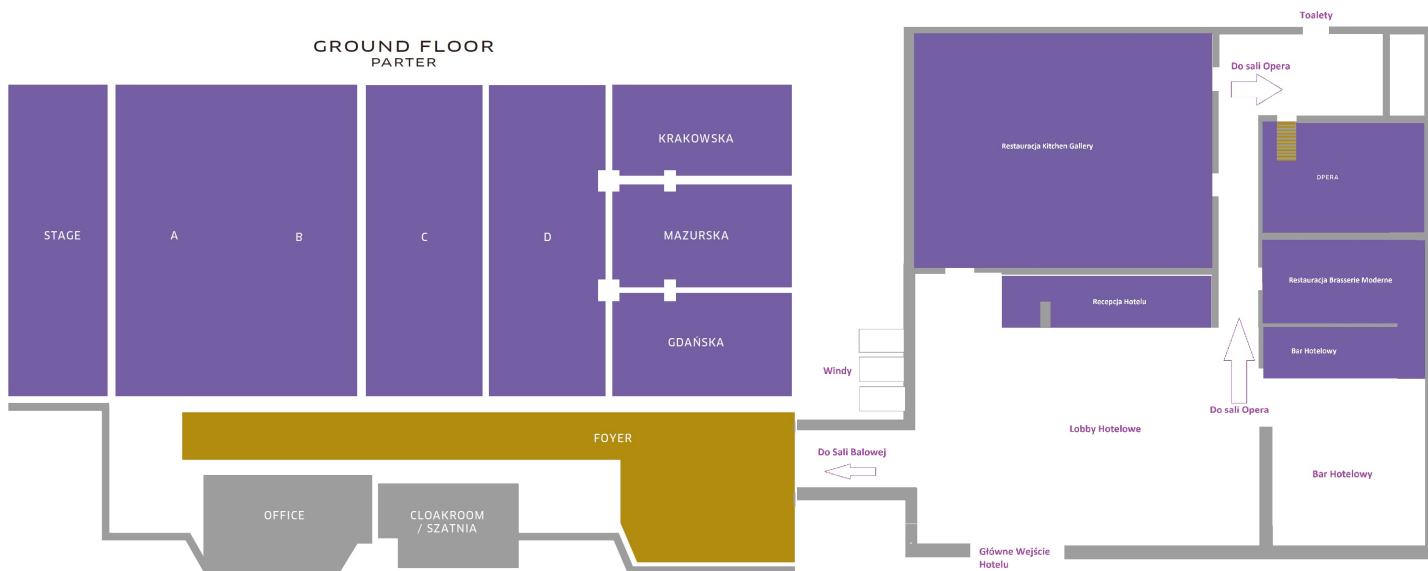

Sofitel Warsaw Victoria Hotel Floor Plan

2ND FLOOR PIĘTRO 2